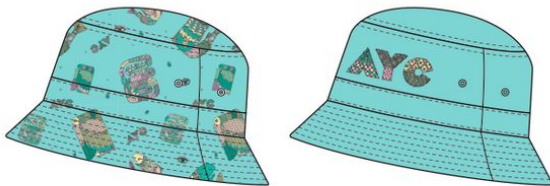

Fall 2015  
Burgundy  
S-XXL

**FOUR STAR COACHES JACKET**  
AFA15OW013

24.50 / 49.00 USD

Fall 2015  
Black  
S-XXL

**FOUR STAR COACHES JACKET**  
AFA15OW013

24.50 / 49.00 USD

Fall 2015  
Red  
S-XXL

**WATERCOLORS BEANIE**  
AFA15HW029

15.00 / 30.00 USD

Fall 2015  
White  
OS

**GYPSY DAYS POM BEANIE**  
AFA15HW028

15.00 / 30.00 USD

Fall 2015  
Light Blue  
OS

**WATERCOLORS REVERSIBLE BUCKET HAT**  
AFA15HW027

14.00 / 28.00 USD

Fall 2015  
White  
OS

**GYPSY DAYS REVERISIBLE BUCKET HAT**  
AFA15HW026

14.00 / 28.00 USD

Fall 2015  
Light Blue  
OS