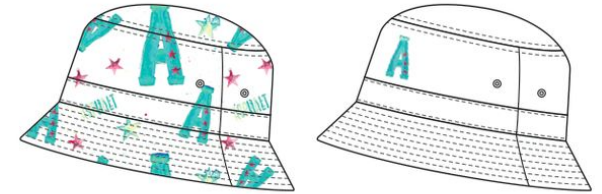

15.00 / 30.00 USD

Fall 2015  
White  
OS

**GYPSY DAYS POM BEANIE**  
AFA15HW028

15.00 / 30.00 USD

Fall 2015  
Light Blue  
OS

**WATERCOLORS REVERSIBLE BUCKET HAT**  
AFA15HW027

14.00 / 28.00 USD

Fall 2015  
White  
OS